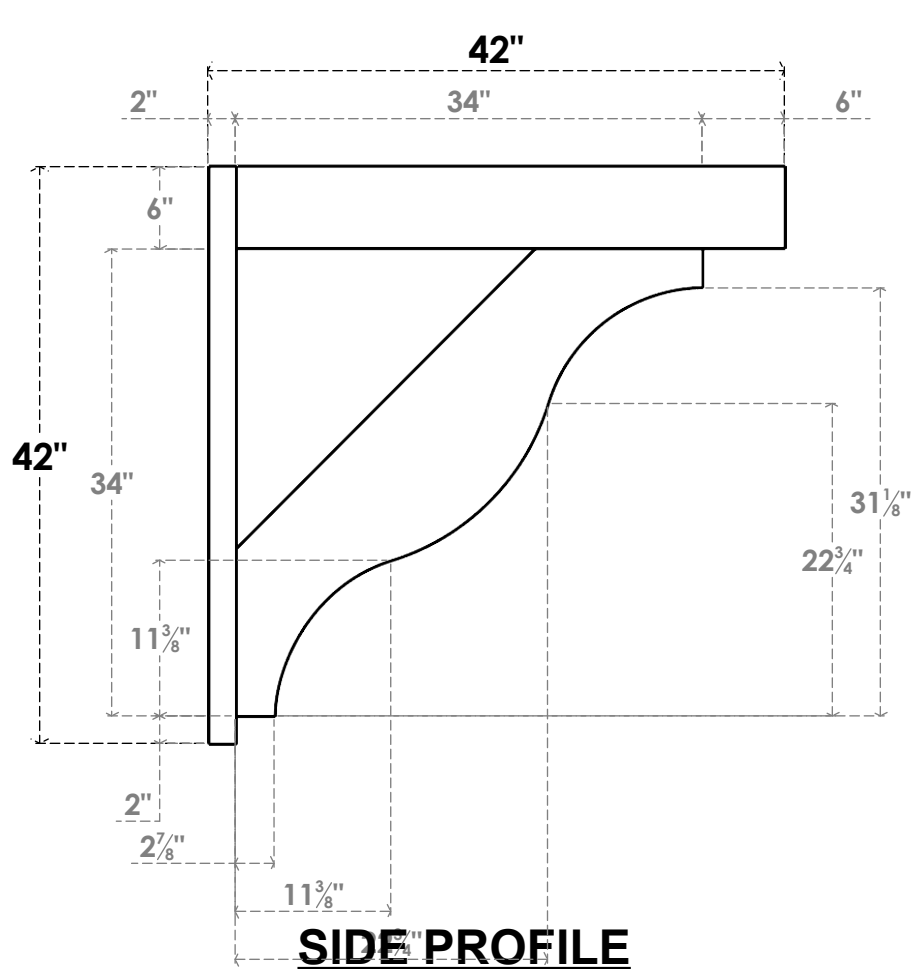

ITEM NUMBER: OUTUROC060X080X42000X42000X060X020X060FST44RCPR

6"W TOP X 8"W BACK X 42"D X 42"H X 6"T TOP X 2"T BACK TIMBERTHANE ROUGH CEDAR FUNSTON FAUX WOOD OPEN OUTLOOKER, BLOCK TOP AND BACK, 6"W CLOSED BRACE, PRIMED TAN

EKENA MILLWORK
2300 WEST MAIN ST.
CLARKSVILLE, TX 75426
TOLL FREE: 866-607-0453
WWW.EKENAMILLWORK.COM

NOTES

1. INSTALLATION TO BE COMPLETED IN ACCORDANCE WITH MANUFACTURER'S SPECIFICATIONS.
2. DRAWING MAY NOT BE TO SCALE
3. THIS DRAWING IS INTENDED FOR DESIGN AND PLANNING PURPOSES ONLY.
4. ALL INFORMATION CONTAINED HEREIN WAS CURRENT AT THE TIME OF DEVELOPMENT BUT MUST BE REVIEWED AND APPROVED BY THE PRODUCT MANUFACTURER TO BE CONSIDERED ACCURATE.
5. TIMBERTHANE ARCHITECTURAL PRODUCTS ARE MADE FROM HIGH DENSITY URETHANE AND COME FACTORY PRIMED