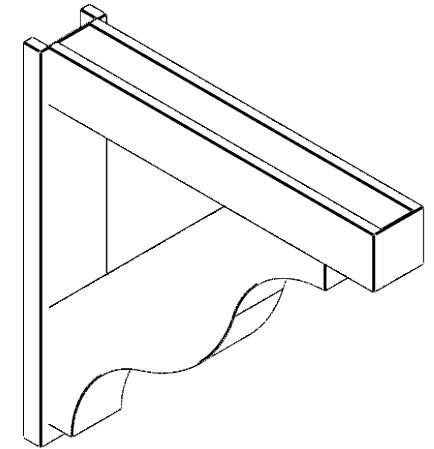

ITEM NUMBER: OUTUROC060X080X42000X42000X060X020X060FST44RCPR

6"W TOP X 8"W BACK X 42"D X 42"H X 6"T TOP X 2"T BACK TIMBERTHANE ROUGH CEDAR FUNSTON FAUX WOOD OPEN OUTLOOKER, BLOCK TOP AND BACK, 6"W CLOSED BRACE, PRIMED TAN

EKENA MILLWORK
2300 WEST MAIN ST.
CLARKSVILLE, TX 75426
TOLL FREE: 866-607-0453
WWW.EKENAMILLWORK.COM

NOTES

1. INSTALLATION TO BE COMPLETED IN ACCORDANCE WITH MANUFACTURER'S SPECIFICATIONS.
2. DRAWING MAY NOT BE TO SCALE
3. THIS DRAWING IS INTENDED FOR DESIGN AND PLANNING PURPOSES ONLY.
4. ALL INFORMATION CONTAINED HEREIN WAS CURRENT AT THE TIME OF DEVELOPMENT BUT MUST BE REVIEWED AND APPROVED BY THE PRODUCT MANUFACTURER TO BE CONSIDERED ACCURATE.
5. TIMBERTHANE ARCHITECTURAL PRODUCTS ARE MADE FROM HIGH DENSITY URETHANE AND COME FACTORY PRIMED