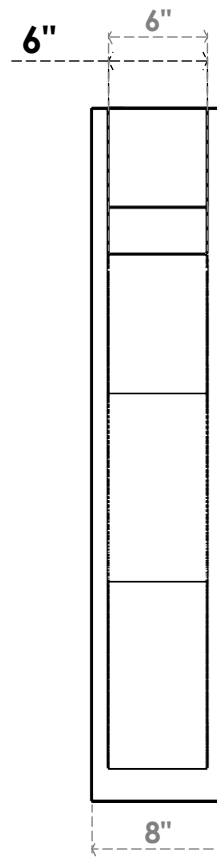

ITEM NUMBER: OUTUROC060X080X42000X42000X060X020X060FST44RCPR

6"W TOP X 8"W BACK X 42"D X 42"H X 6"T TOP X 2"T BACK TIMBERTHANE ROUGH CEDAR FUNSTON FAUX WOOD OPEN OUTLOOKER, BLOCK TOP AND BACK, 6"W CLOSED BRACE, PRIMED TAN

EKENA MILLWORK
2300 WEST MAIN ST.
CLARKSVILLE, TX 75426
TOLL FREE: 866-607-0453
WWW.EKENAMILLWORK.COM

NOTES

1. INSTALLATION TO BE COMPLETED IN ACCORDANCE WITH MANUFACTURER'S SPECIFICATIONS.
2. DRAWING MAY NOT BE TO SCALE
3. THIS DRAWING IS INTENDED FOR DESIGN AND PLANNING PURPOSES ONLY.
4. ALL INFORMATION CONTAINED HEREIN WAS CURRENT AT THE TIME OF DEVELOPMENT BUT MUST BE REVIEWED AND APPROVED BY THE PRODUCT MANUFACTURER TO BE CONSIDERED ACCURATE.
5. TIMBERTHANE ARCHITECTURAL PRODUCTS ARE MADE FROM HIGH DENSITY URETHANE AND COME FACTORY PRIMED